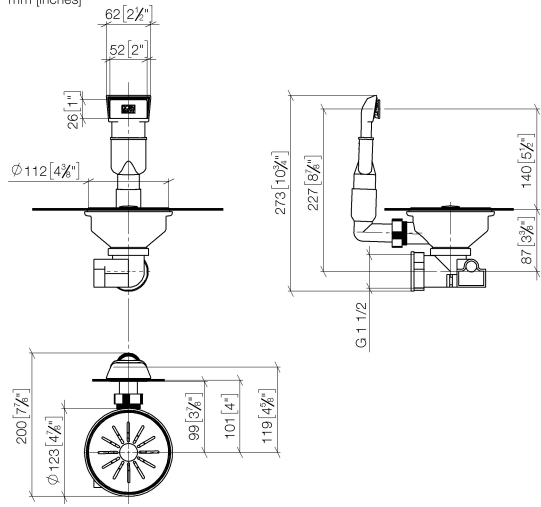

## Pop-up waste and overflow closable by hand - Stainless Steel

---

10 400 003

- 3½" drain valve closable by hand
- concealed overflow
- strainer insert

Only suitable for combining with polished high-grade steel kitchen sinks.

Pop-up waste and overflow closable by hand - Stainless Steel

10 400 003

mm [inches]

**Pop-up waste and overflow closable by hand - Stainless Steel**

10 400 003

**Spare parts list**

No.	Item Number	Name	Quantity used	Delivery time
1	90 11 01 200 09-85	connection	1	60
2	90 11 01 200 07-85	plug	1	60
3	90 11 01 200 08-85	casing ( completely )	1	2
4	90 11 01 201 02 90	pipng	1	60