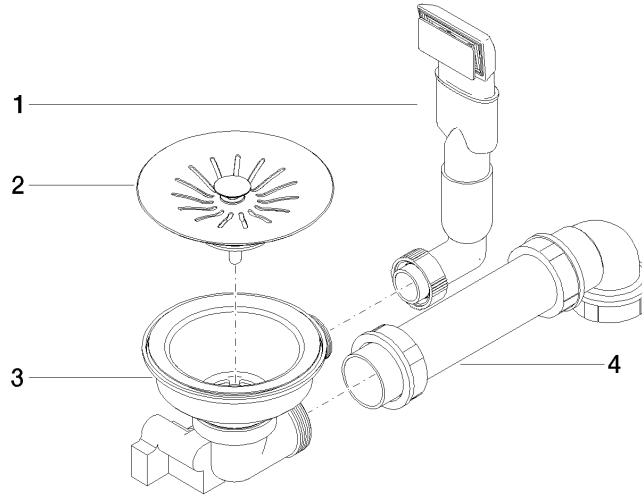

## Pop-up waste and overflow closable by hand - Stainless Steel

---

10 400 003

- 3½" drain valve closable by hand
- concealed overflow
- strainer insert

Only suitable for combining with polished high-grade steel kitchen sinks.

Pop-up waste and overflow closable by hand - Stainless Steel

10 400 003

mm [inches]

**Pop-up waste and overflow closable by hand - Stainless Steel**

10 400 003

**Spare parts list**

No.	Item Number	Name	Quantity used	Delivery time
1	90 11 01 200 09-85	connection	1	60
2	90 11 01 200 07-85	plug	1	60
3	90 11 01 200 08-85	casing ( completely )	1	2
4	90 11 01 201 02 90	pipng	1	60